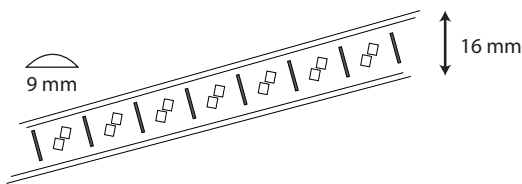

DIMENSION

PRODUCT

Name	LED Strip Light
Reference	EL-STL-10MM
Body color	Clear
Category	Indirect

LIGHTING INFORMATION

Light source	LED
Gross luminous flux	Based on Color
Power / mtr	6 W
Colour temperature CCT	RED - GREEN - BLUE - PURPLE & Yellow
Colour Rendering Index	CRI = 80
Light beam angle	110°
Number of LEDs	120
Chip Type	SMD2835
Dimming	Non Dimmable
Median useful Life	30,000 hours

OTHER DATA

Diffuser	Clear
Ingress Protection	IP65
Dimension (mm)	W: 16mm, H: 9mm

DRIVER OPTIONS

ON / OFF	
Frequency (Hz)	50/60 Hz
Power Factor	> 0.9
Mains voltage	AC 220-240V
Ingress Protection	IP65

PHOTOMETRIC DETAILS